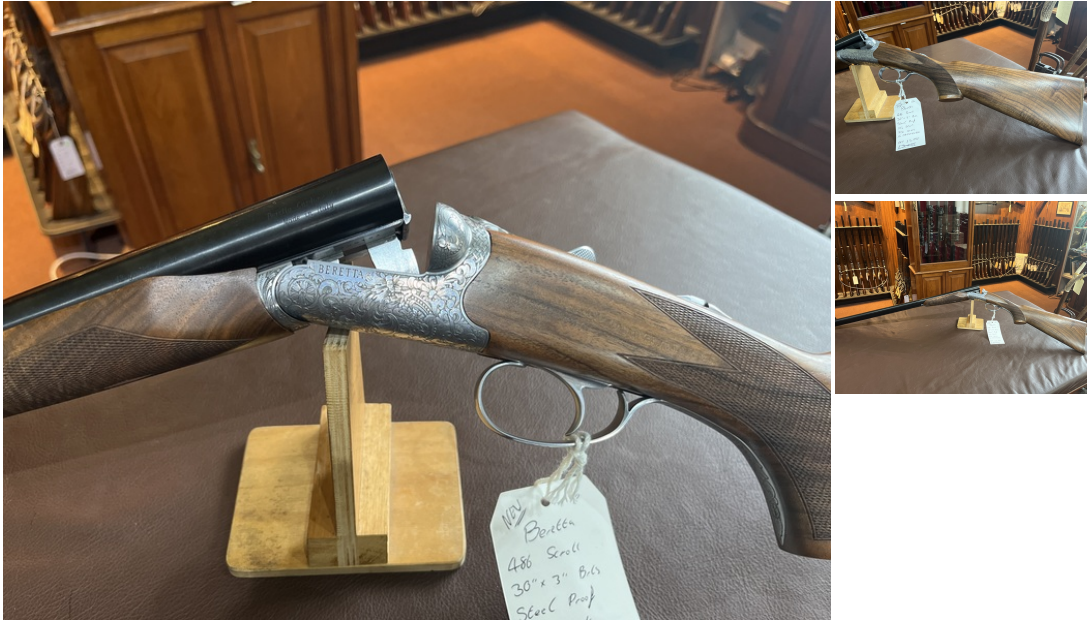

Beretta 486 12 Bore/gauge Side By Side

£ 5,850

Description

New Beretta 486 scroll 12g Steel Proof

Condition: Brand New

Make: Beretta

Model: 486

Calibre: 12 Bore/gauge

Barrel length: 30"

Stock length: 14 1/2"

Chamber length: 3"

Chokes: M/C

Gun Status: Activated